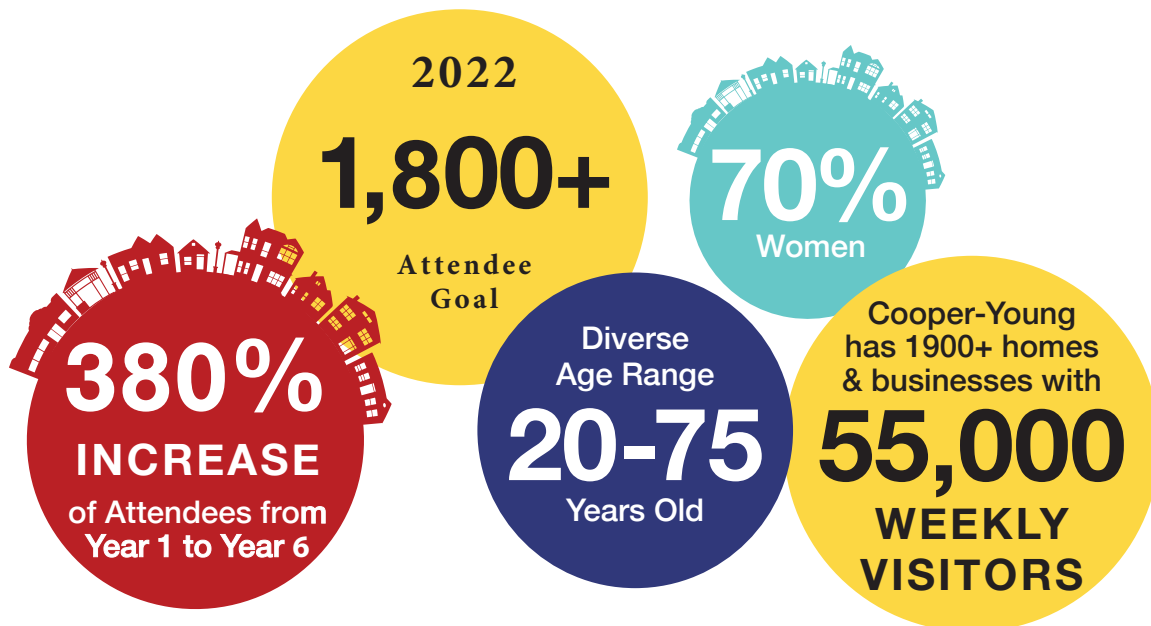

10+
Vendors
& Artists

The Cooper-Young Garden Walk is a tour of 90+ urban, eclectic gardens and green businesses, created by novices, sophisticated gardeners and stylish landscapers. In six short years, the garden walk has grown to be the largest in the Mid-South.

Historically hip, and always on the cutting edge, the Cooper-Young Garden Walk showcases free-range chickens, beekeeping, quirky she-sheds, water features, artist studios, vendors, educational booths, garden speakers and demos, a shuttle, and a guided bike tour. It's a Garden Extravaganza for the whole family to enjoy!